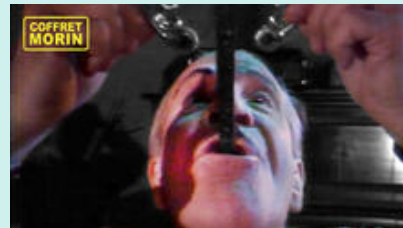

French

CATEGORY

Documentary

SERIE

Coffret Morin

**DESCRIPTION**

At seventy-one, Paul's knife swallowing days appear to be numbered; an injury to his oesophagus injury has halted his public performances and raised concern among his family. In private, to keep up his spirits, he continues to practice his routine before a mirror.

IMAGE FORMAT

4:3

SOUND

Mono

SHOOTING FORMAT

Betacam SP

KEYWORDS

Entertainment, Circus, Fairground, Risk, Disease, Sword