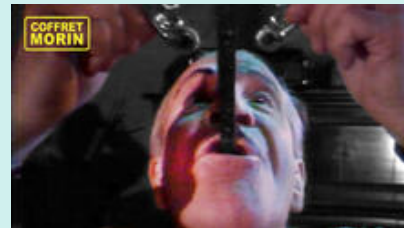

French

CATEGORY

Documentary

SERIE

Coffret Morin

**DESCRIPTION**

At seventy-one, Paul's knife swallowing days appear to be numbered; an injury to his oesophagus injury has halted his public performances and raised concern among his family. In private, to keep up his spirits, he continues to practice his routine before a mirror.

IMAGE FORMAT

4:3

SOUND

Mono

SHOOTING FORMAT

Betacam SP

KEYWORDS

Entertainment, Circus, Fairground, Risk, Disease, Sword