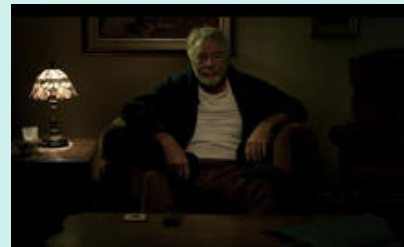

French

CATEGORY

Fiction

**DESCRIPTION**

Ben Wilson is an old tired man living a routine relationship with a loving wife. One night, he finds himself alone in bed. He goes outside his bedroom to look for his wife and ends up lost in a black nightmarish labyrinth. Searching desperately for his wife, he finds himself facing a black corridor of floating doors all the while being chased by gruesome creatures. His journey will lead to a rediscovery of his identity.