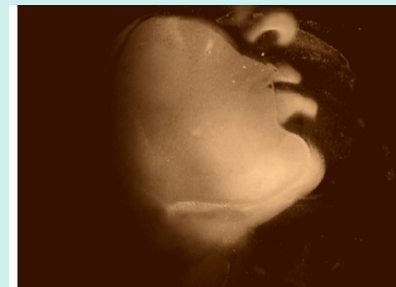

No dialogue

CATEGORY

Video Art

DESCRIPTION

It is a night footage which during sleep enters the nightmare, where everything mingles, where one doesn't know when or why, the beginning, the end, black and white, color. Images appear brutally before vanishing, one comes near them though one cannot hold them, only the breathing of the sleeper recalls us that we are on the outside of this nightmare. Sound is live, geared down.

IMAGE FORMAT

4:3

SOUND

Stereo

KEYWORDS

Deformation, Abstraction, Disorientation, Nightmare, Face

THEMES

Art and culture