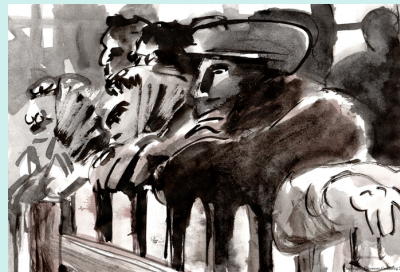

ORIGINAL LANGUAGE

No dialogue

CATEGORY

Animation

DESCRIPTION

While she locks herself in a bathroom, a woman revisits her past and relive events that marked her life. We discover her immigration and why she is in exile.

IMAGE FORMAT

16:9

SOUND

Dolby

SHOOTING FORMAT

HD

KEYWORDS

Immigration, Exile, Memory, Existentialism, Melancholy, Freedom